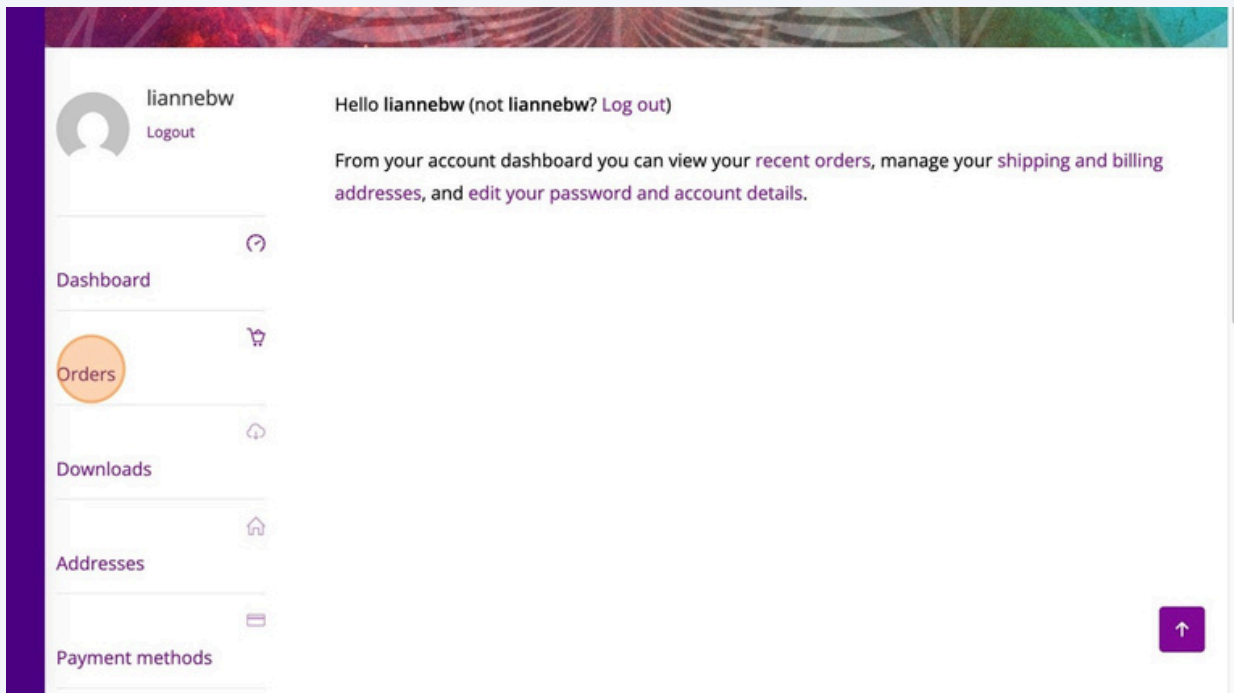

3

Click "My Stores account"

4

Log in with your email address and password

5

Click "Orders"

6

Click "View" (If you do not see an order there then the purchase is not linked to your account. Please create an account following the instructions on your receipt or contact [support@thesoulmatrix.com](mailto:support@thesoulmatrix.com) for assistance.

7

Here you will see the full details of the course you have purchased

The screenshot shows a user account page with a sidebar on the left containing navigation links: Dashboard, Orders, Downloads, Addresses, Payment methods, and Account details. The main content area displays a table with the following data: