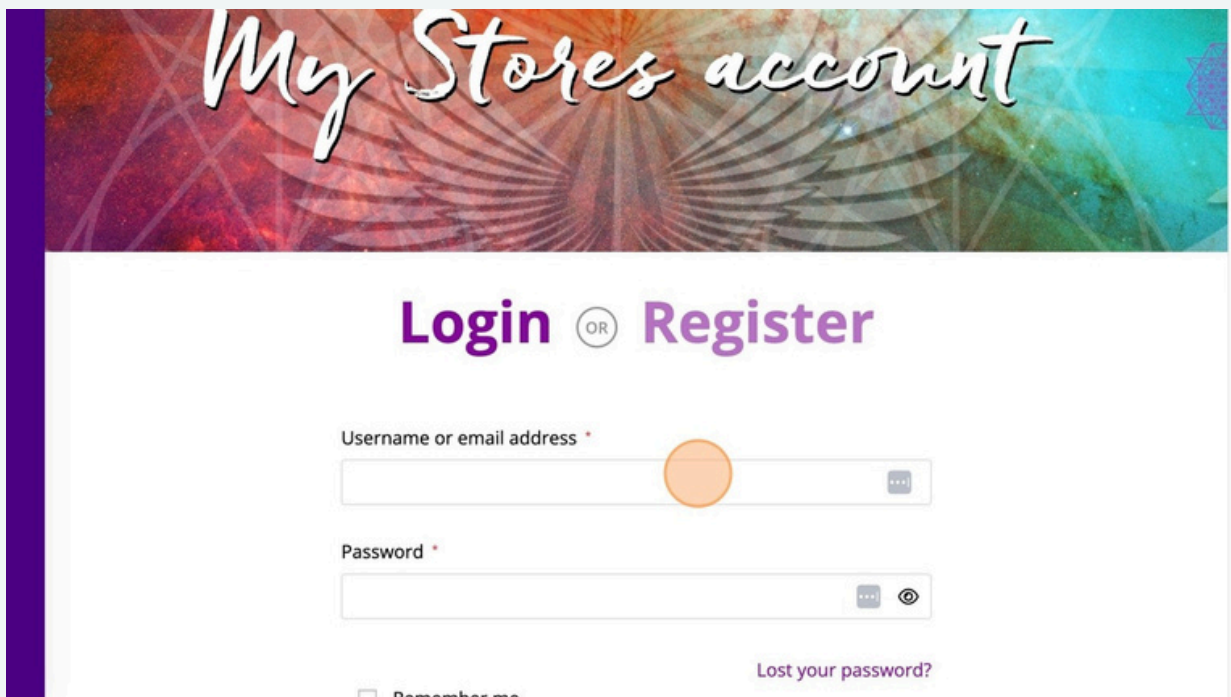

4

Log in with your email address and password